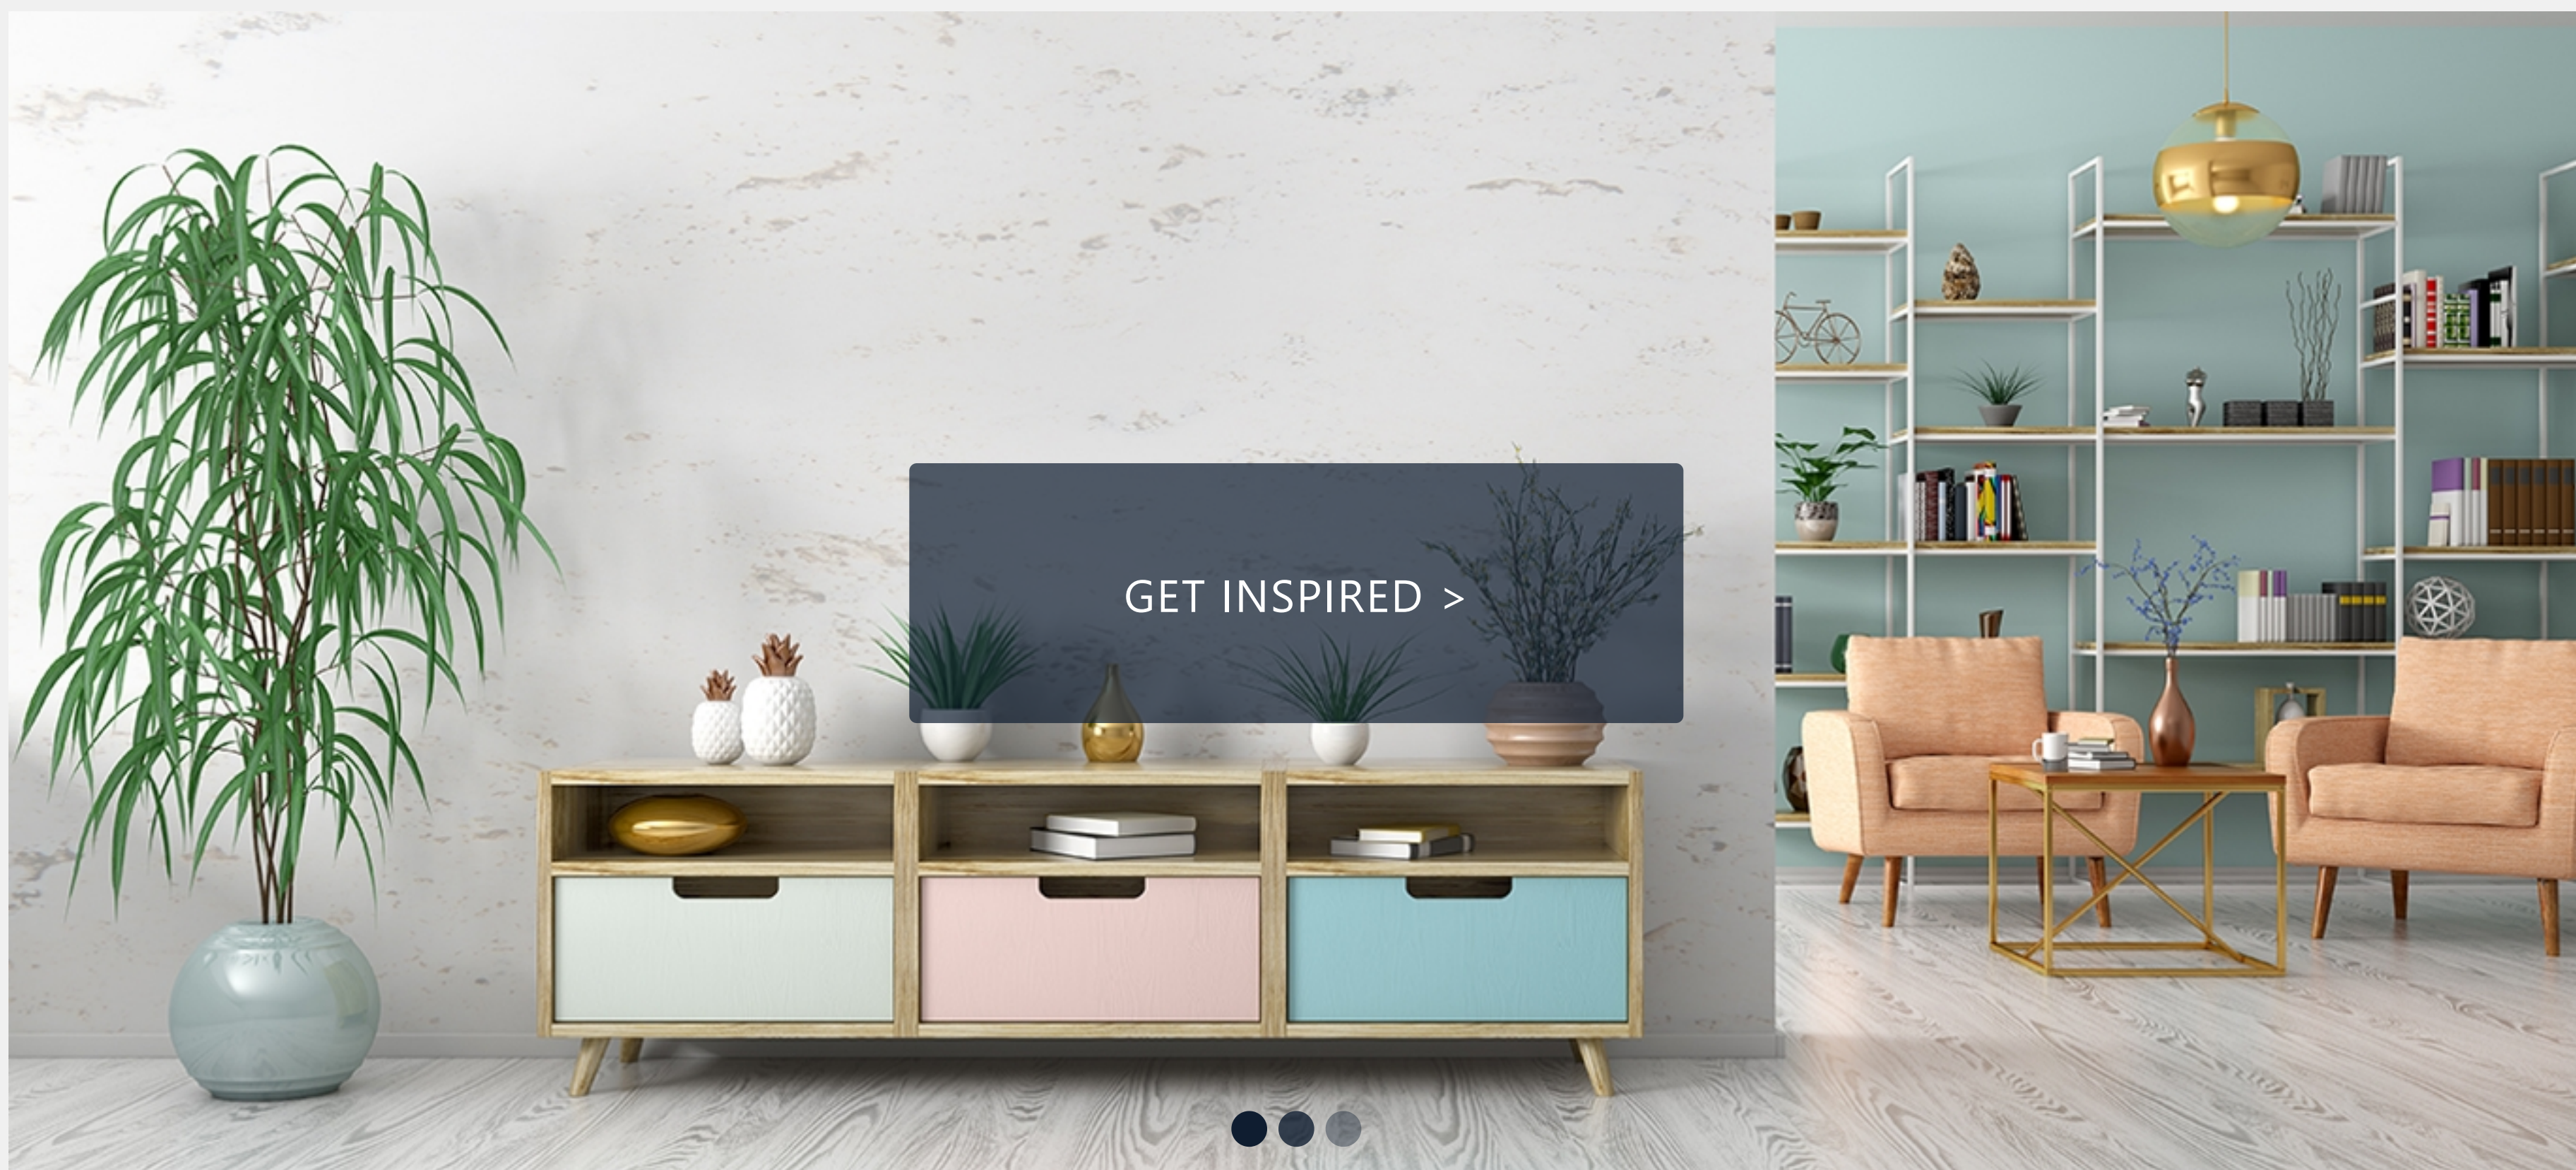

HIGH END DELIVERED TO
YOUR HOME

NEW IN STORE >

FULL MAKEOVER >

SALE SALE SLAE

OUTLINE CEILING LIGHT
~~60.00€~~ 30.00€

GET IT NOW >

MAJESTIC ARMCHAIR
~~120.00€~~ 60.00€

GET IT NOW >

MODERN COFFEE TABLE
~~40.00€~~ 20.00€

GET IT NOW >

EASTON DOUBLE CHEST
~~180.00€~~ 90.00€

GET IT NOW >